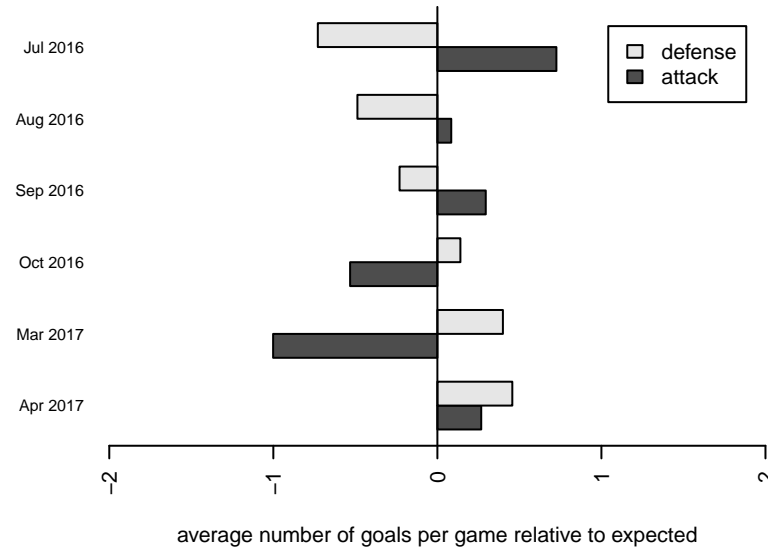

Performance relative to 13 month average