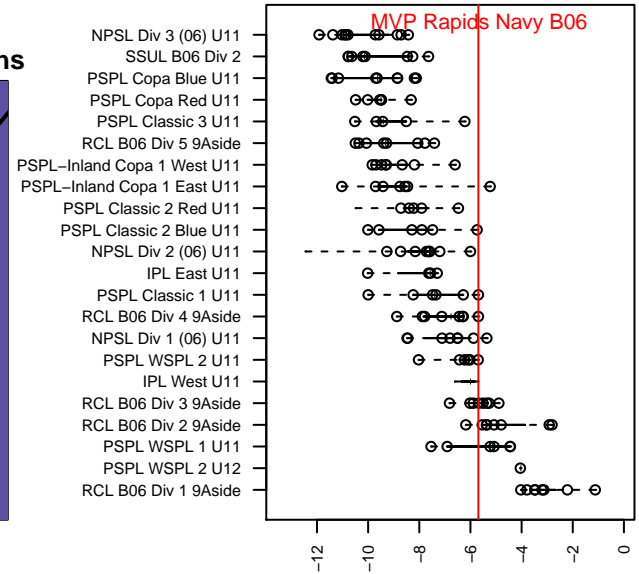

MVP Rapids Navy B06

Maple Valley SA
 Maple Valley, WA
 B06 total strength=722
 attack=1 defense=0.58
 fall league = PSPL Classic 1 U11
 spr league = Spr PSPL SuperLeague 2 U11

alt names used:
 MAPLE VALLEY PREMIERRAPIDS 06 NAVY
 MAPLE VALLEY PREMIERRAPIDS 06 NAVY
 Maple Valley Rapids 06 Navy
 MVP Rapids 06 Navy
 MVP Rapids 06 Navy
 MVP Rapids 06 Navy
 MVP RAPIDS 06 NAVY (WA)

**attack and defense variance (black dot)
relative to other teams
and top 10 in region**

**attack and defense rating
relative to others at age
and all opponents in last 13 months**

Performance relative to 13 month average