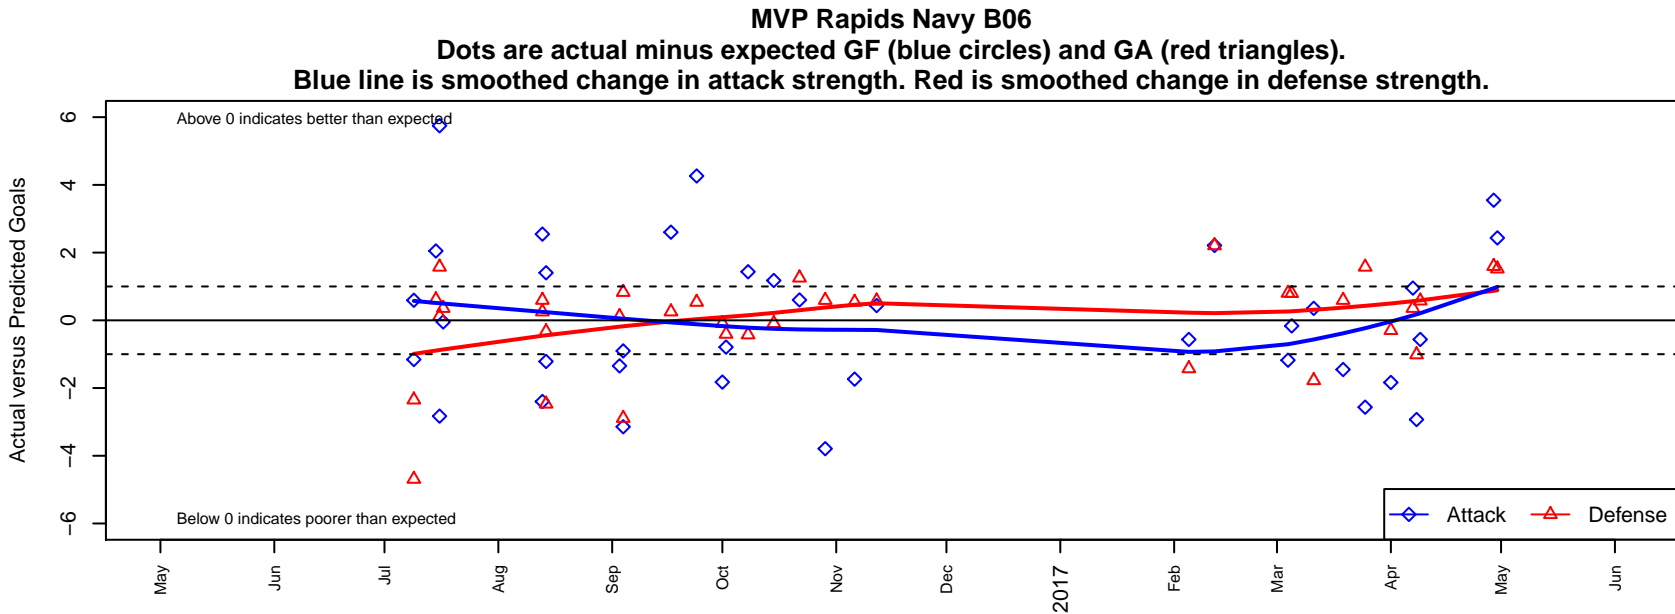

MVP Rapids Navy B06

Maple Valley SA
 Maple Valley, WA
 B06 total strength=722
 attack=1 defense=0.58
 fall league = PSPL Classic 1 U11
 spr league = Spr PSPL SuperLeague 2 U11

alt names used:
 MAPLE VALLEY PREMIERRAPIDS 06 NAVY
 MAPLE VALLEY PREMIERRAPIDS 06 NAVY
 Maple Valley Rapids 06 Navy
 MVP Rapids 06 Navy
 MVP Rapids 06 Navy
 MVP Rapids 06 Navy
 MVP RAPIDS 06 NAVY (WA)

**attack and defense variance (black dot)
relative to other teams
and top 10 in region**

**attack and defense rating
relative to others at age
and all opponents in last 13 months**

Performance relative to 13 month average